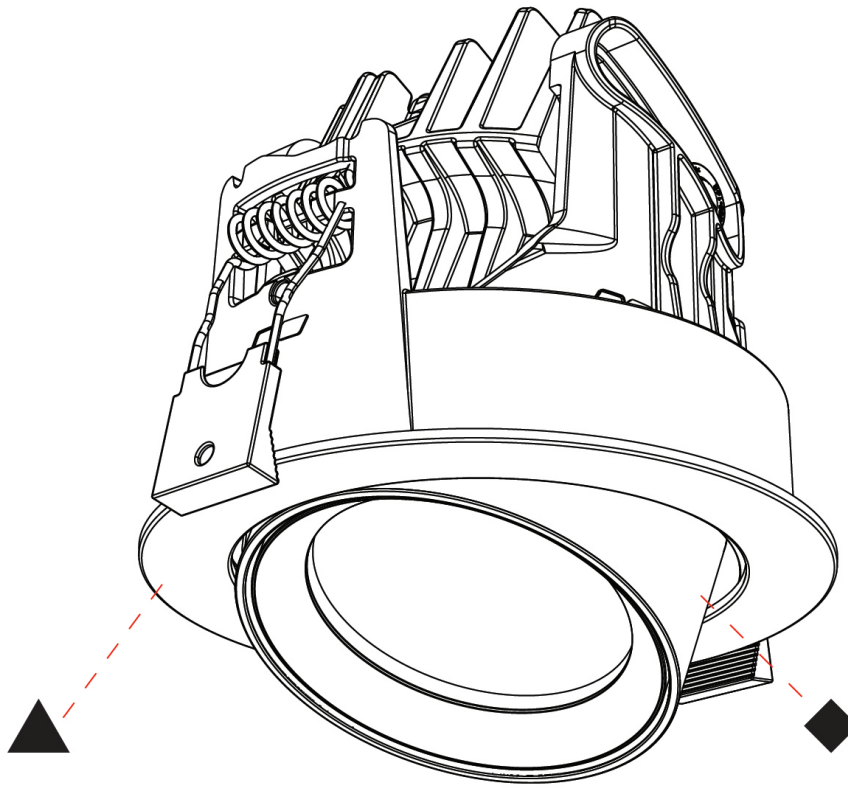

CENTRIQ ROUND ADJUSTABLE RECESSED

A35974-

PROJECT	_____
TYPE	_____
SPECIFIER	_____
QUANTITY	_____
DATE	_____