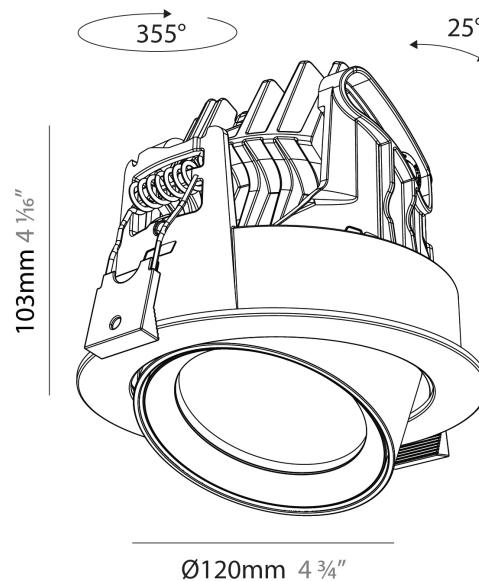

GENERAL

Series: Centriq
Subseries: Centriq Round Adjustable
Brand: Prolicht
Division: Architectural
Mounting Type: Recessed
Mounting Location: Ceiling
Subcategory: Spots

PHYSICAL

Shape: Cylinder
Diameter (mm): 120
Diameter (in): 4 ¾
Height (mm): 105
Height (in): 4 ¼
Min. Recessing Depth (mm): 120
Min. Recessing Depth (in): 4 ¾
Light Distribution: Adjustable / Direct
Weight (kg): 0.649
Diffuser: Lens Pack - No Lens / Opal / Linear Spread Lens / Honeycomb / Spread Lens
Fixture Finish: SSR / BKV / CWI / CRY / HAB / UFT / ITA / RUA / FTG / MYG / LOD / PUS / FRO / FUP / KIA / POP / BLS / SPG / MEY / GOH / GUM / CHC / COM / ABZ / JAG / OBR / MOS / ROR
Fixture Material: Aluminum
Cut-out Measurements: Dia. 112mm / 4 7/16"

ELECTRICAL

Lamp Type: LED (Zhaga Standard)
Input Wattage (W): 20.5
Total Output Wattage (W): 18.1
Dimming: Tri-Mode (Non-Dimming and Phase Dimming (120Vac only) and 0-10V Dimming)
Driver Included: Yes
Driver Location: Recessed Housing
Driver Type: Constant Current - Universal
Driver Class: Class 2
Input Voltage (V): 120 - 277
Constant Current (MA): 500

LED

Color Temperature (*K): 2700 / 3000 / 3500 / 4000
Max. Delivered Lumen (lm): 1432 / 1542 / 1432 / 1636
Nominal Lumen (lm): 1668 / 1797 / 1868 / 1907
CRI: >90 CRI
Lamp Life (hrs): 50000

OPTICAL

Reflector°: 10
Adjustability: Rotational 350°; Tilt 90°

RATINGS AND CERTIFICATIONS

Certified By: Certified for North American Standards
IP rating: IP20